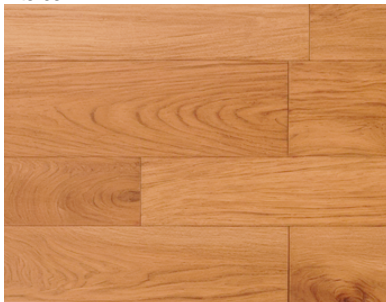

Size : 8.3mm × 165mm × 1215mm
Total Pieces per Carton : 12PCS / 25.90 sqft

TR8161

TR8162

TR8163

TR8165

TR8166

TR8168

8MM (TR) SERIES FLOORING