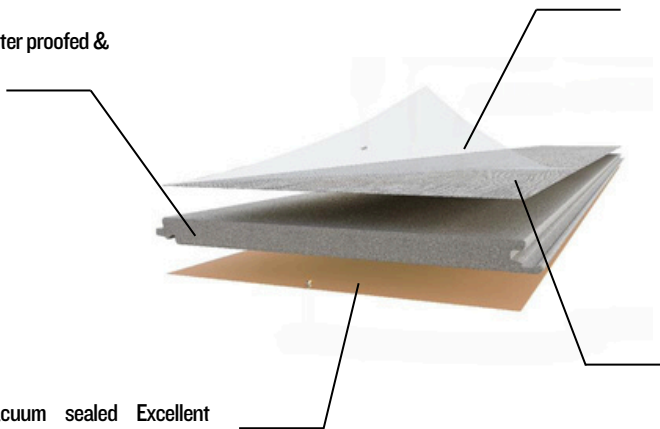


LAMINATE
FLOORING

LMF

Laminate Flooring

Balance Paper

Melamine impregnated water proofed & stabilizing bottom layer

Wear Layer

Melamine impregnated durable topmost, liquid overlay protection, abrasion resistance warranty, stain resistance warranty

HDF

Advanced 4 edges vacuum sealed Excellent Moisture Resistant Warranty Termite Resistance Warranty

Melamine Decorative Paper

Natural coloured decorative paper fade resistant warranty

Item	Normal Laminate Flooring	WD95
1. Raw Material (Core Board)	Wood Fibre	Wood Fibre
2. Enviromental Friendly	Yes - Degradable	Yes - Degradable
3. Thickness	8mm - 12mm	8mm
4. Thickness - Swelling <ul style="list-style-type: none"> • 24 hours • 120 hours 	$\leq 20\%$ $\geq 20\%$	$\leq 0.05\%$ $\leq 5\%$
5. Dimensional Stability	$\leq 0.2\%$	$\leq 0.05\%$
6. Scratch Resistance	AC3	AC4